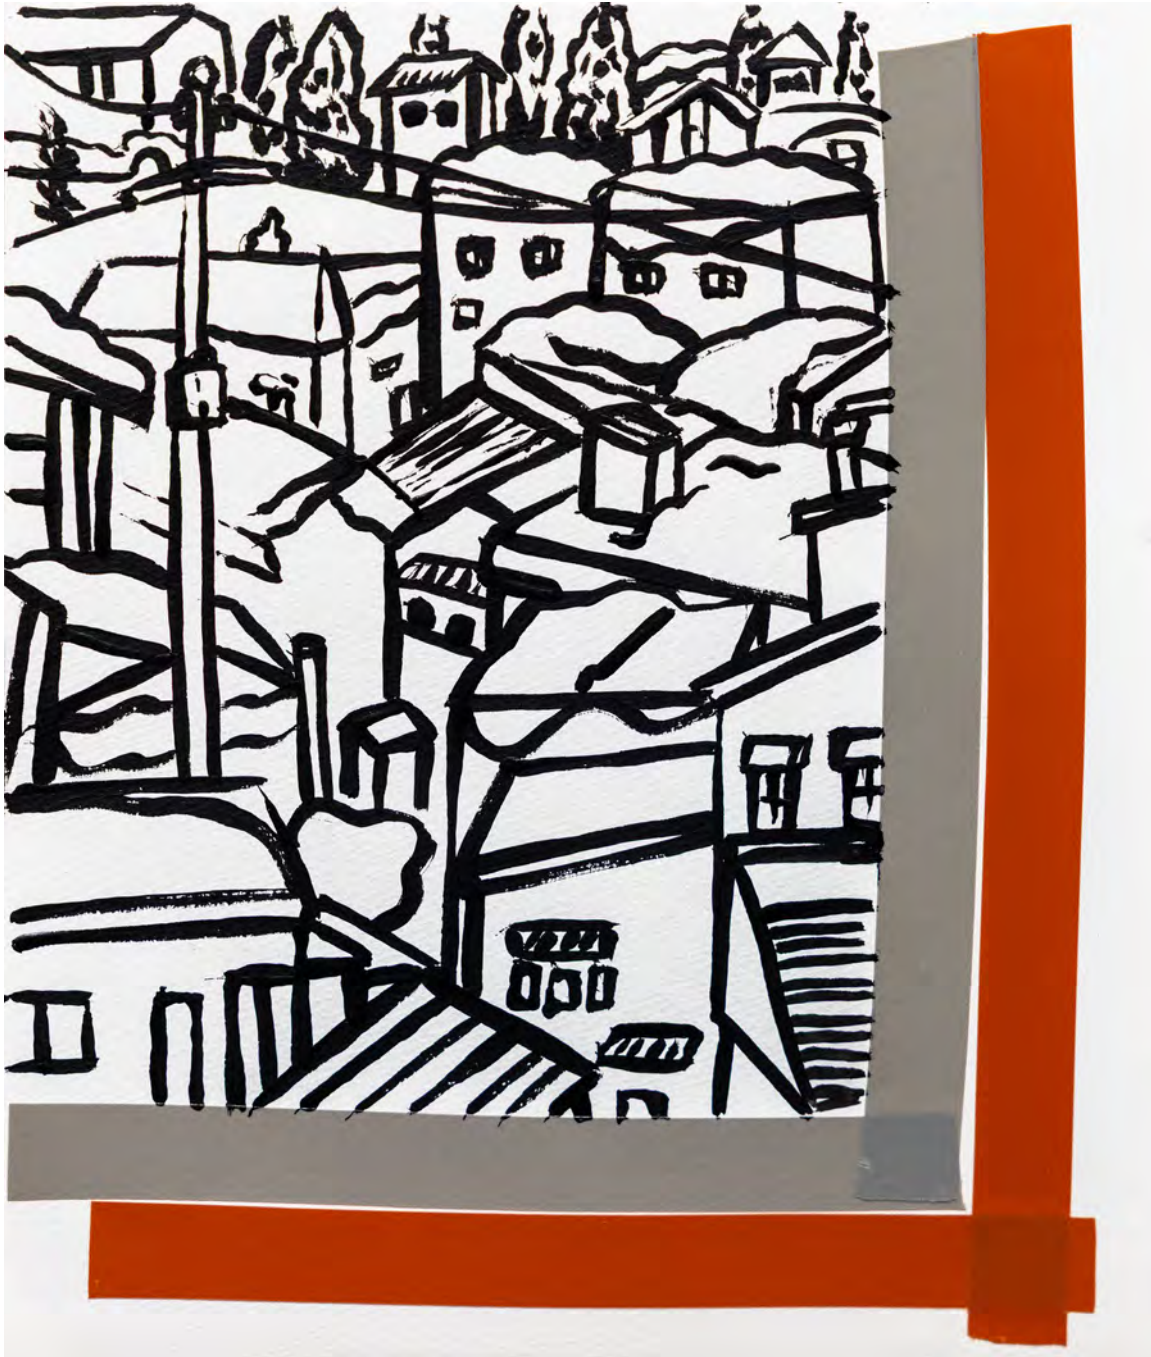

David McKay
Succulent

2026

mw

House Of The Rising Sun

\$15,000

acrylic on perspex framed
120cm x 60cm

Into The Mystic

\$12,500

Amid The Winter Snow

\$1,500

ink and electrical tape on watercolour paper framed
22cm x 26cm

Mado Kara No Nagame (View Outside)

\$1,500

ink and electrical tape on watercolour paper framed
22cm x 26cm

mw

maunsell wickes