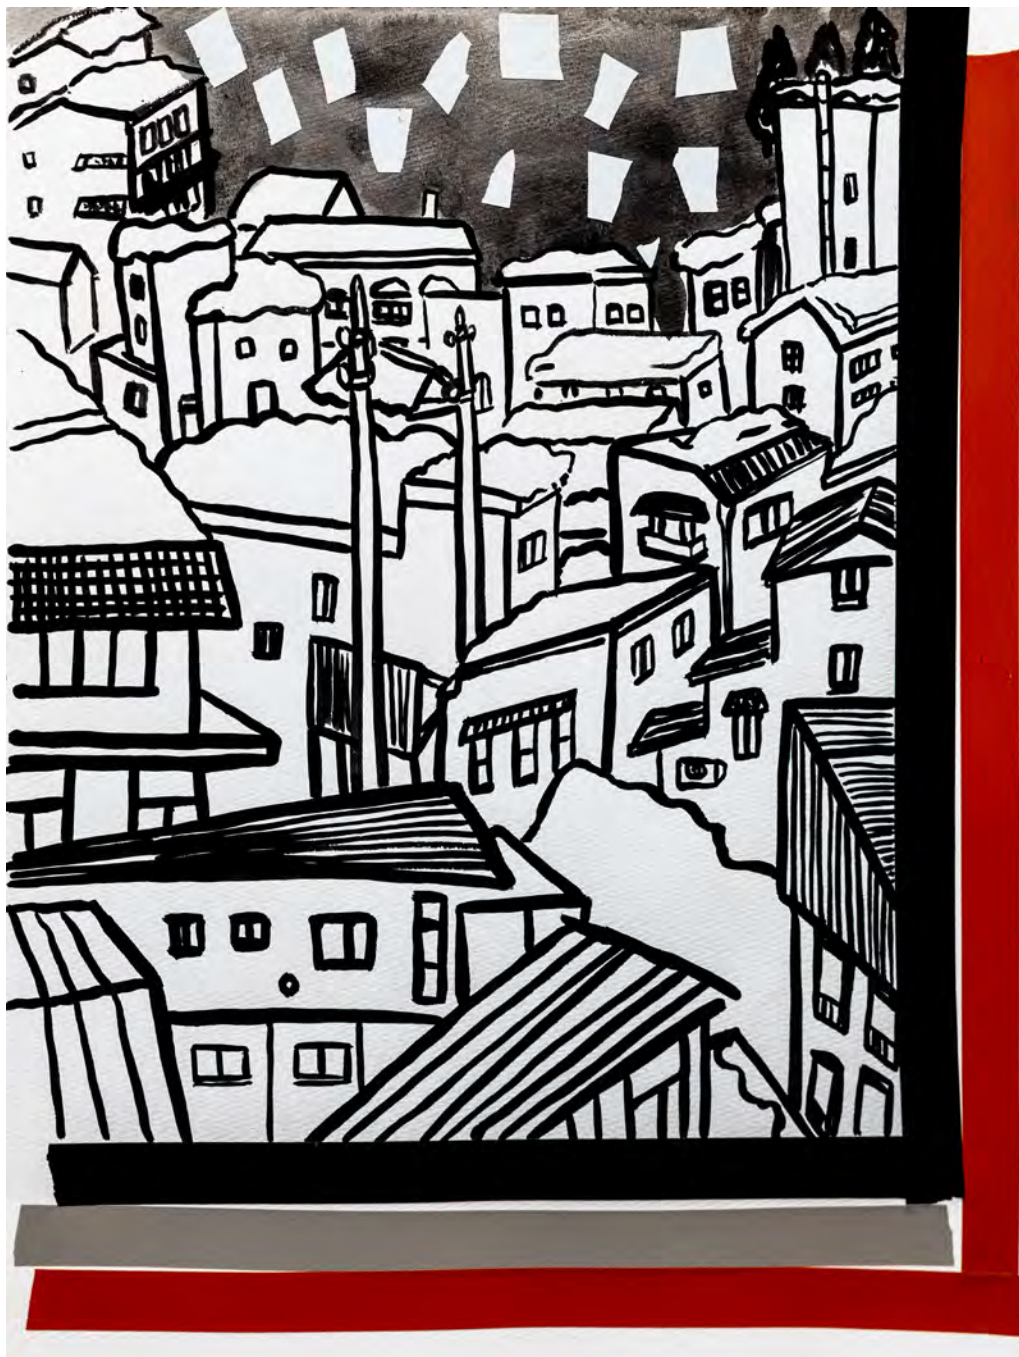

David McKay
Succulent

2026

mw

House Of The Rising Sun

\$15,000

acrylic on perspex framed
120cm x 60cm

Into The Mystic

\$12,500

FXXKING RABBITS

\$1,800

ink and electrical tape on watercolour paper framed
41cm x 31cm

Ice Storm

\$1,800

ink and electrical tape on watercolour paper framed
41cm x 31cm

Powāpointo Slippers

\$1,800

ink and electrical tape on watercolour paper framed
41cm x 31cm

Nosawa Public Hospital

\$1,800

ink and electrical tape on watercolour paper framed
41cm x 31cm

Velvet Snow

\$1,500

ink and electrical tape on watercolour paper framed
22cm x 26cm